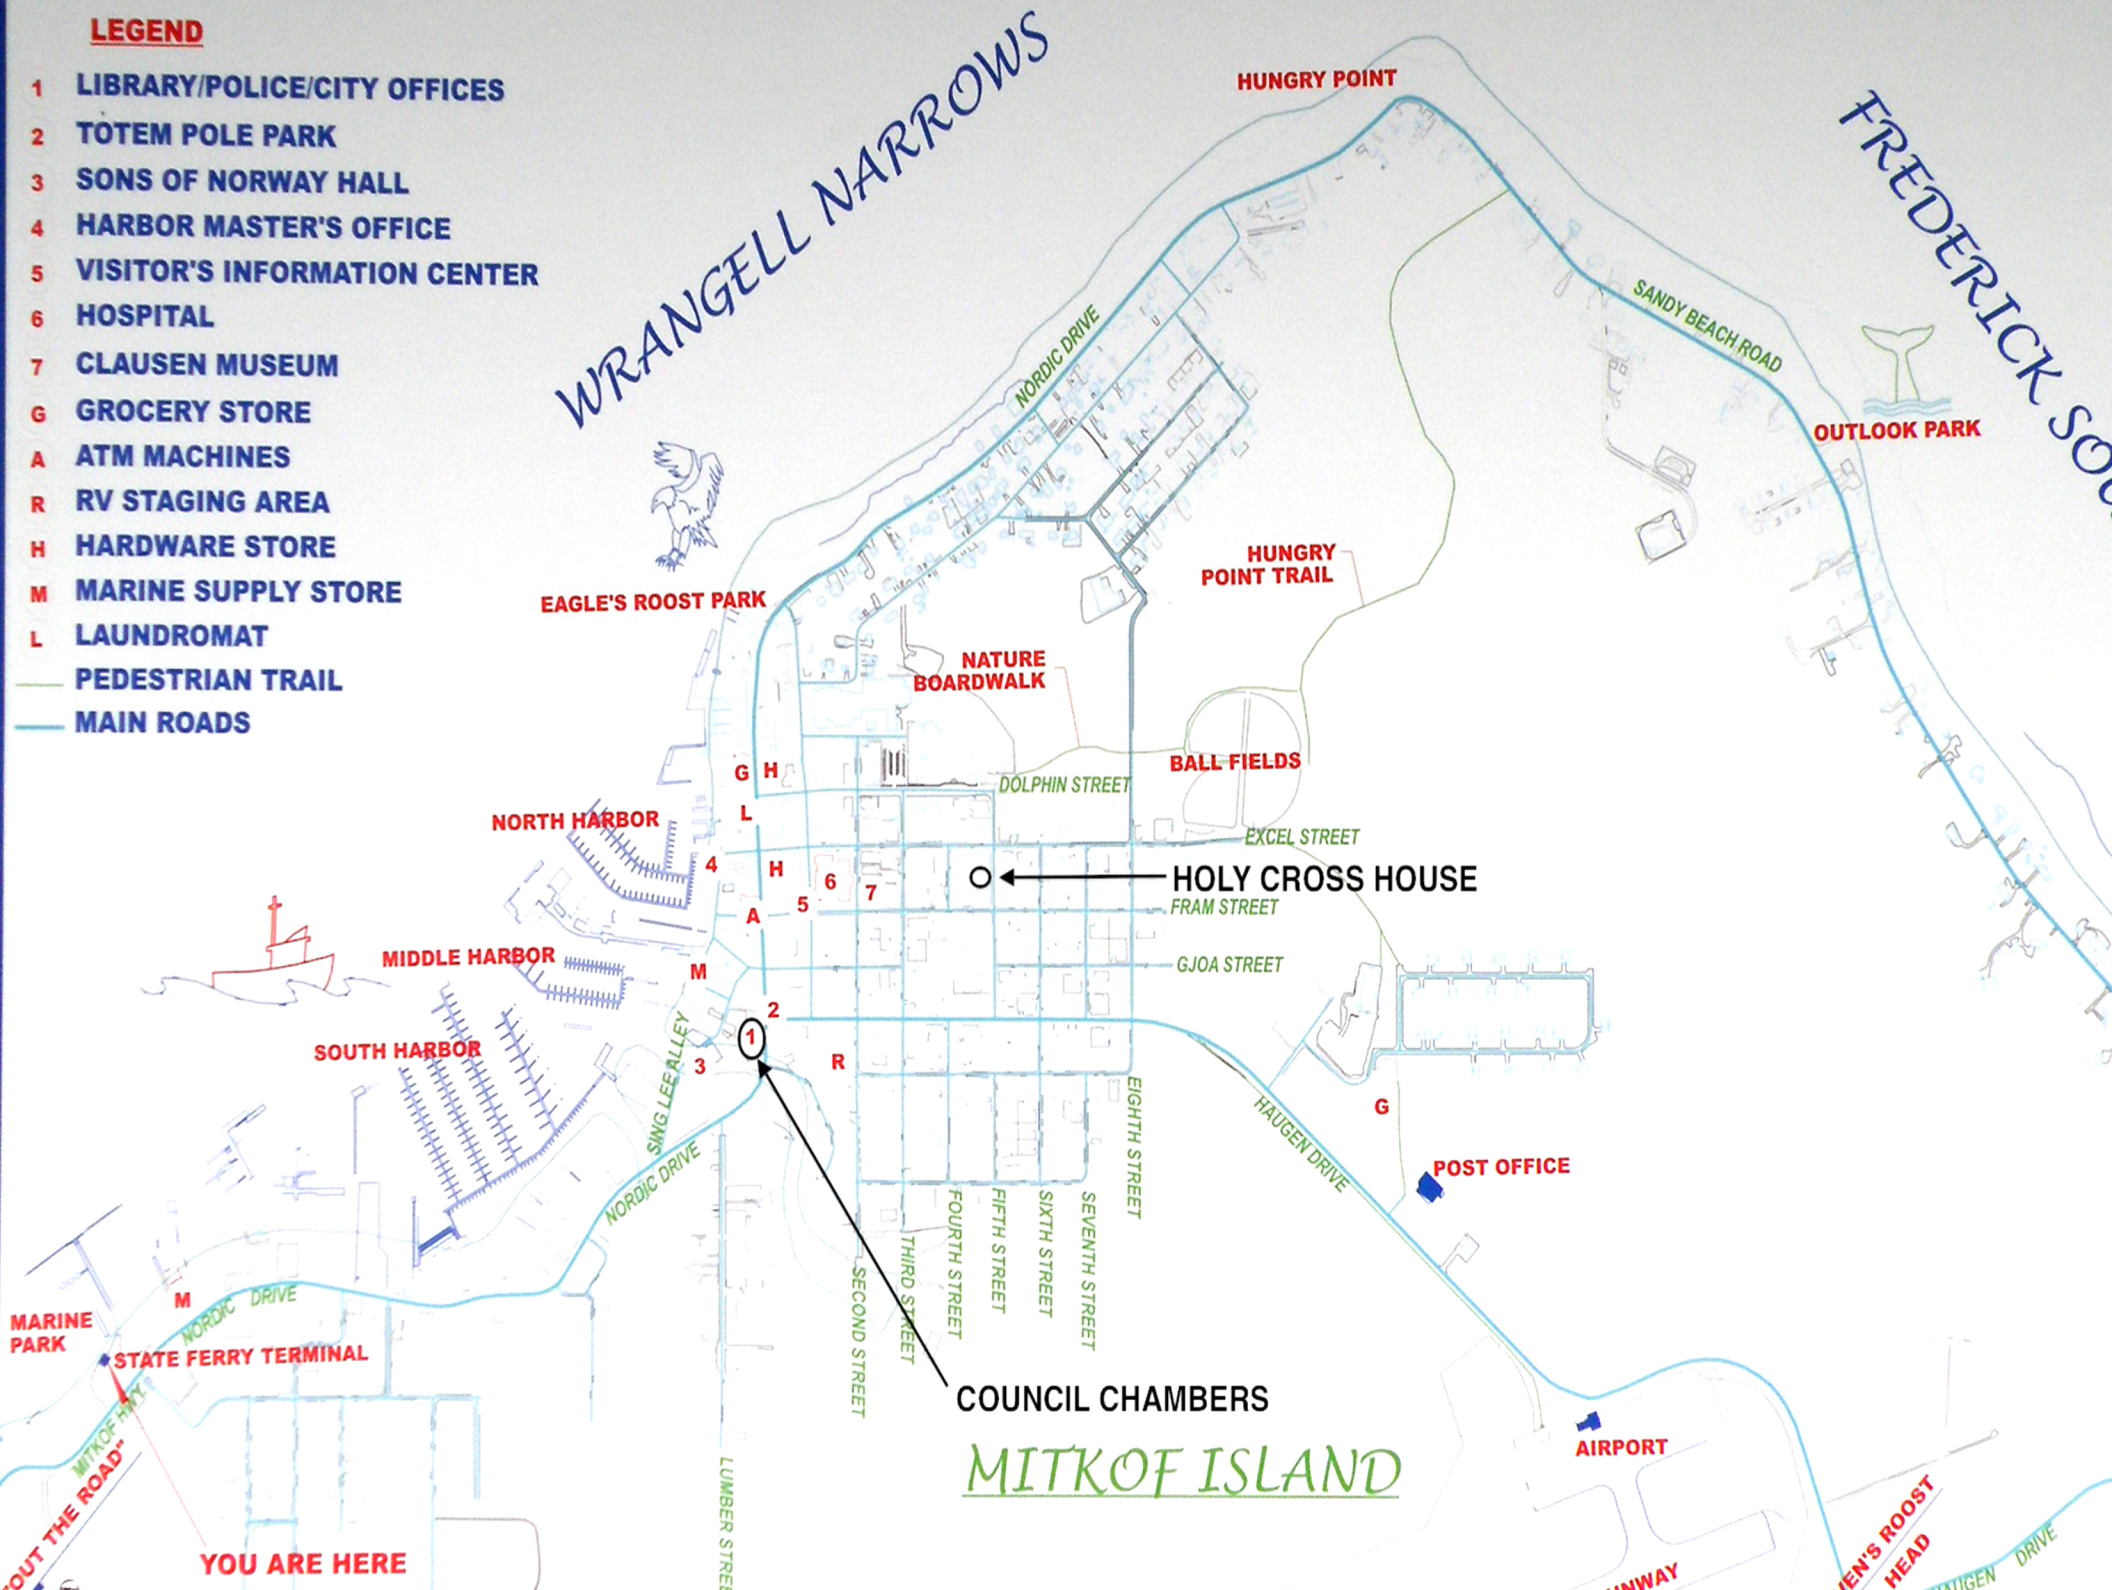

LEGEND

- 1 LIBRARY/POLICE/CITY OFFICES
- 2 TOTEM POLE PARK
- 3 SONS OF NORWAY HALL
- 4 HARBOR MASTER'S OFFICE
- 5 VISITOR'S INFORMATION CENTER
- 6 HOSPITAL
- 7 CLAUSEN MUSEUM
- G GROCERY STORE
- A ATM MACHINES
- R RV STAGING AREA
- H HARDWARE STORE
- M MARINE SUPPLY STORE
- L LAUNDROMAT
- PEDESTRIAN TRAIL
- MAIN ROADS

WRANGELL NARROWS

HUNGRY POINT

FREDERICK SOUND

EAGLE'S ROOST PARK

HUNGRY POINT TRAIL

OUTLOOK PARK

NATURE BOARDWALK

BALL FIELDS

NORTH HARBOR

HOLY CROSS HOUSE

MIDDLE HARBOR

SOUTH HARBOR

POST OFFICE

COUNCIL CHAMBERS

MITKOF ISLAND

AIRPORT

STATE FERRY TERMINAL

YOU ARE HERE

HAUGEN DRIVE