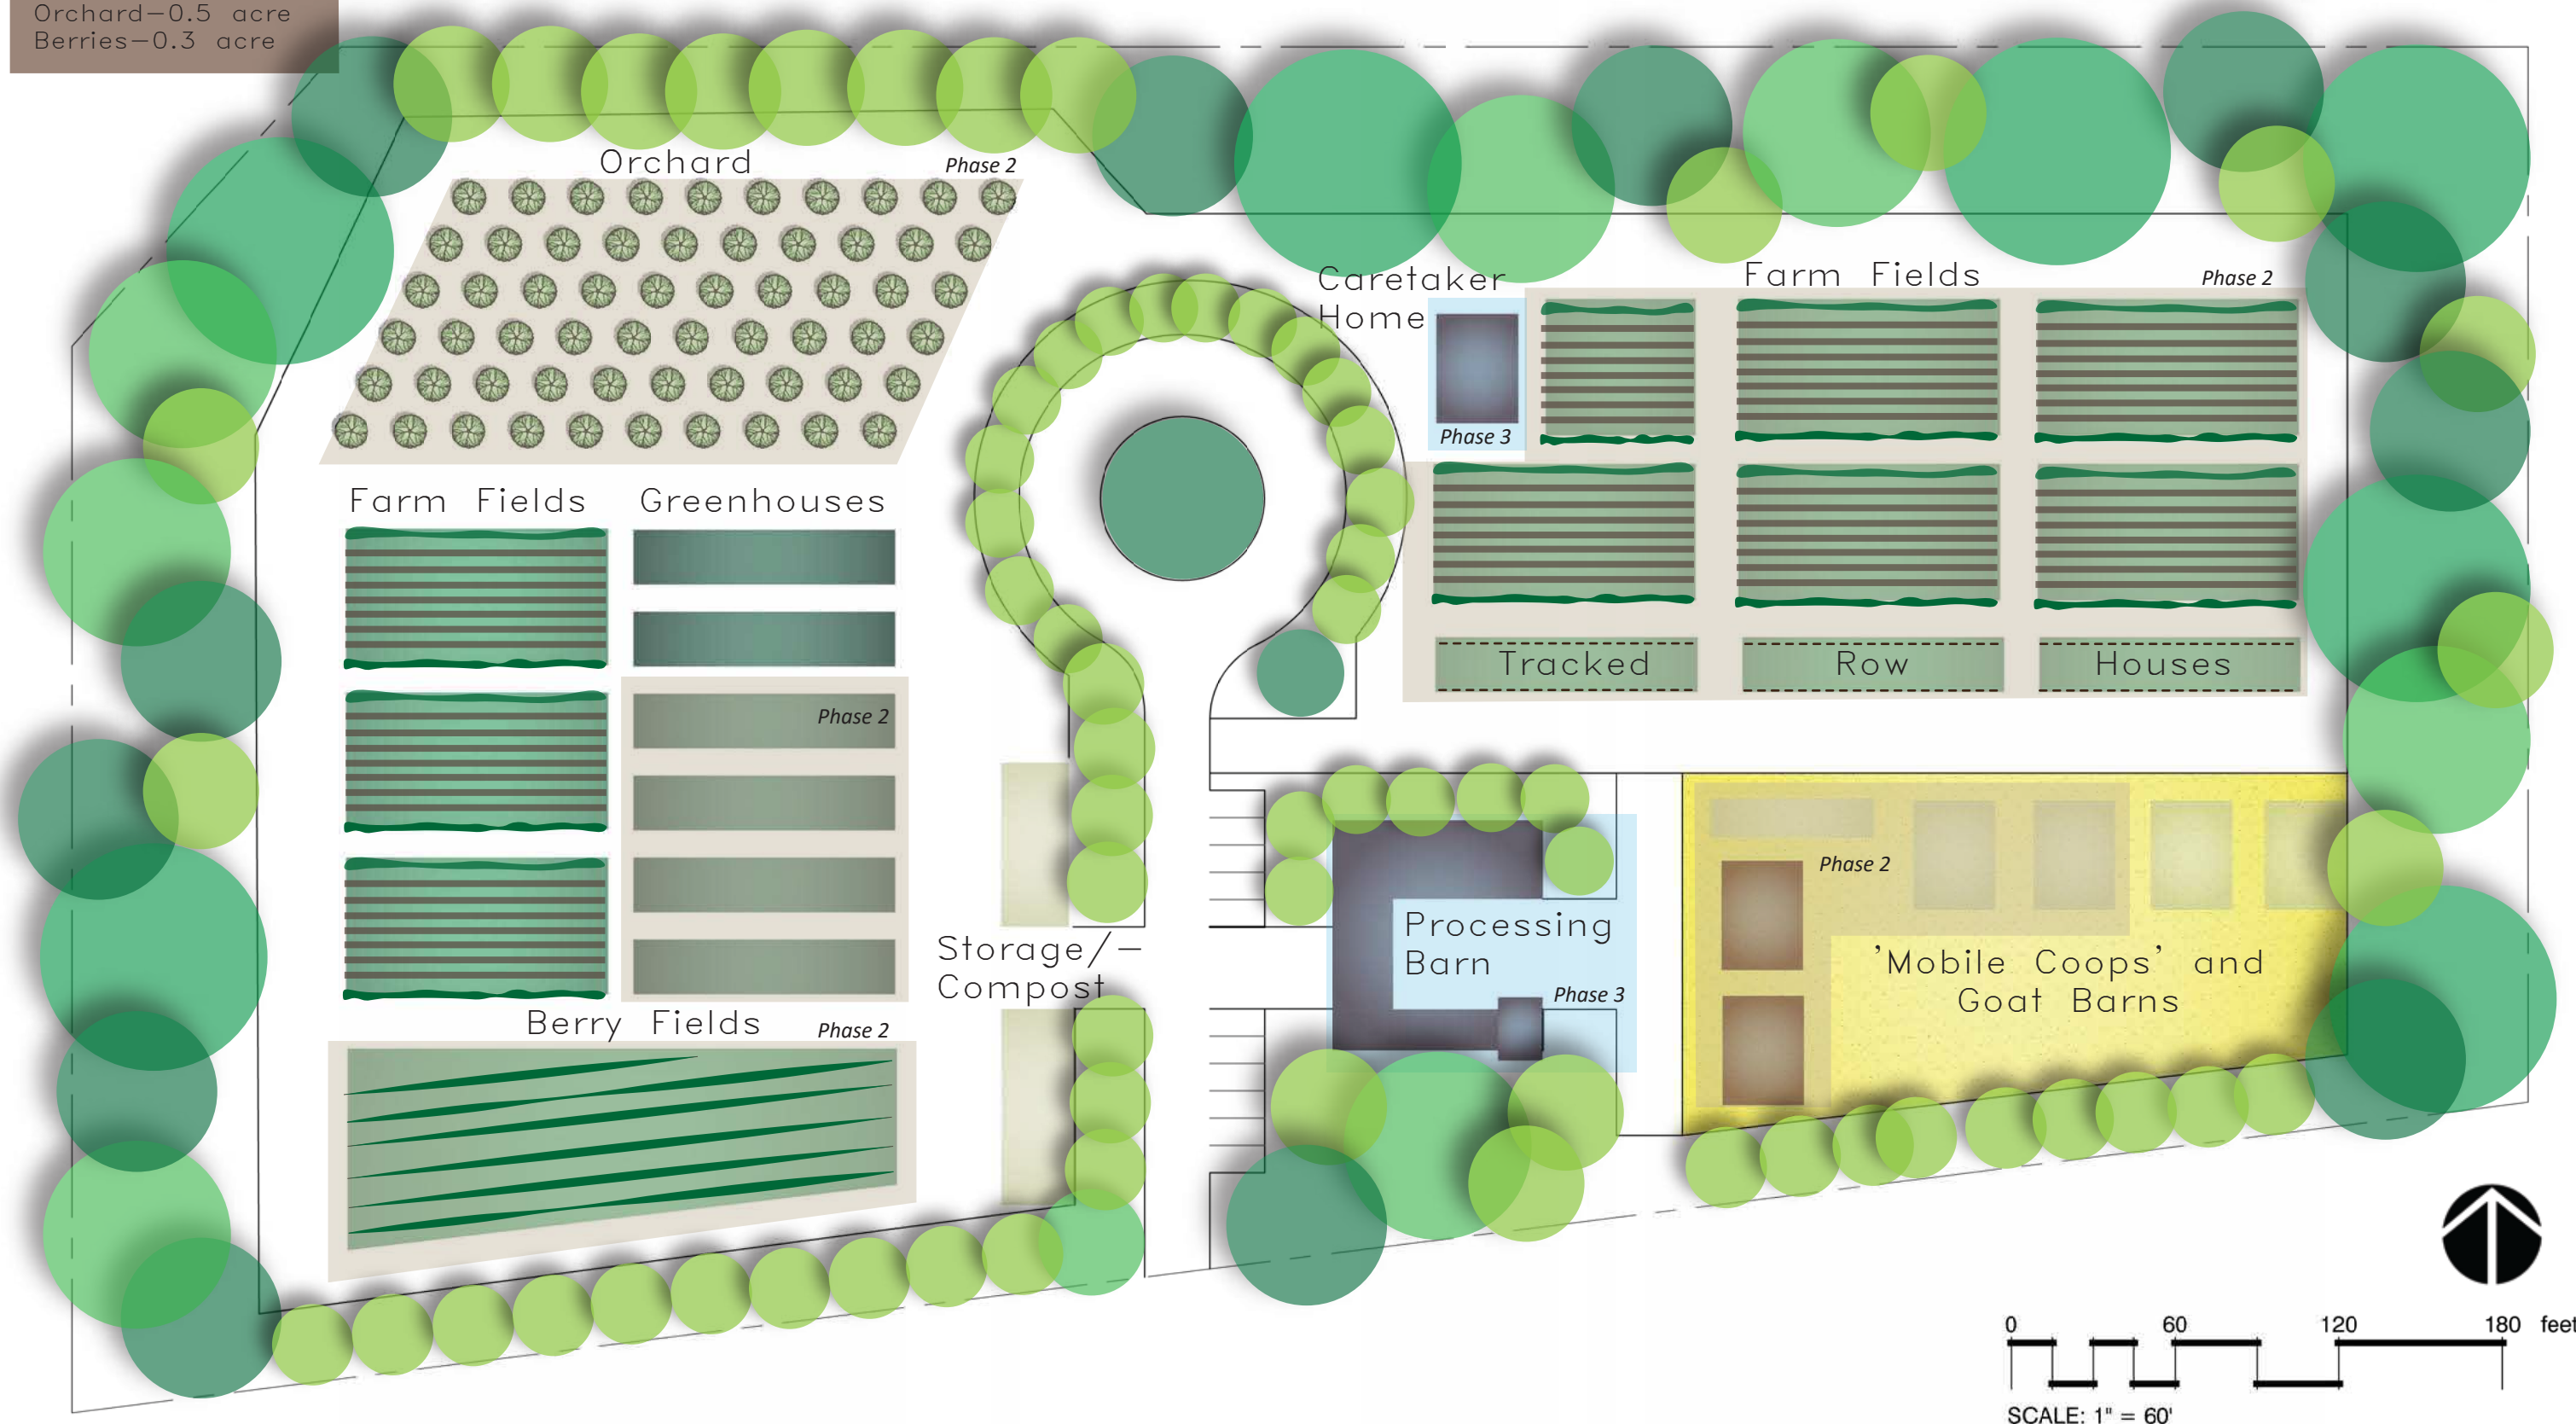

FARM Program:

Greenhouse — (6) 96'x20' structures = ~11,500sf
 Crops— ~40,000sf
 Orchard—0.5 acre
 Berries—0.3 acre

Model 10 Acre Community Farm

sitka seedling FARM

GROWING

FRESH

LOCAL

SITKA